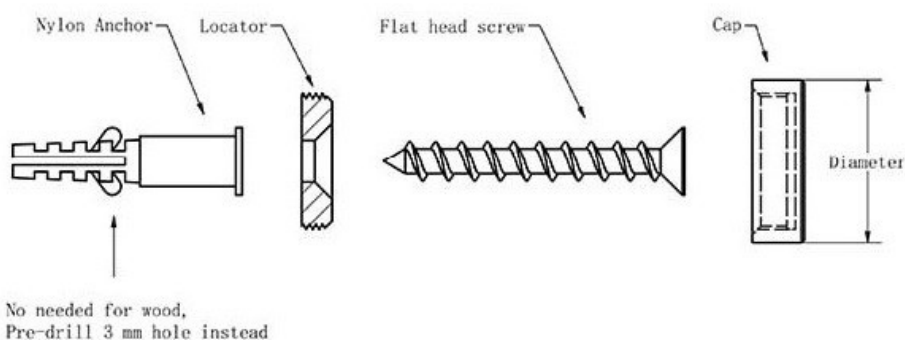

PRODUCT SHEET

Description:

Brass Mirror Cap ø15mm, Satin Silver, W/Locator,Screw & Wall Plug

Item number:

22.05.132-0

Units	Box	Carton	HS Code	Barcode
Pcs.	4	100	8302420099	
5704866513579				

Diameter	Cap Thickness	Locator Size	Bottom Hole Size
15mm	6mm	D12*L3.5mm	5mm