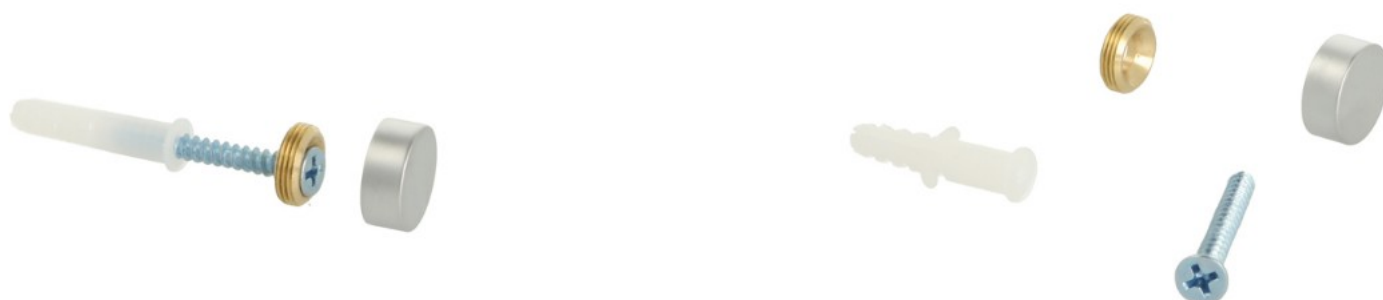

PRODUCT SHEET

Description:

Brass Mirror Cap ø15mm, Satin Silver, W/Locator,Screw & Wall Plug

Item number:

22.05.132-0

Units	Box	Carton	HS Code	Barcode
Pcs.	4	100	8302420099	
5704866513579				

Diameter	Cap Thickness	Locator Size	Bottom Hole Size
15mm	6mm	D12*L3.5mm	5mm